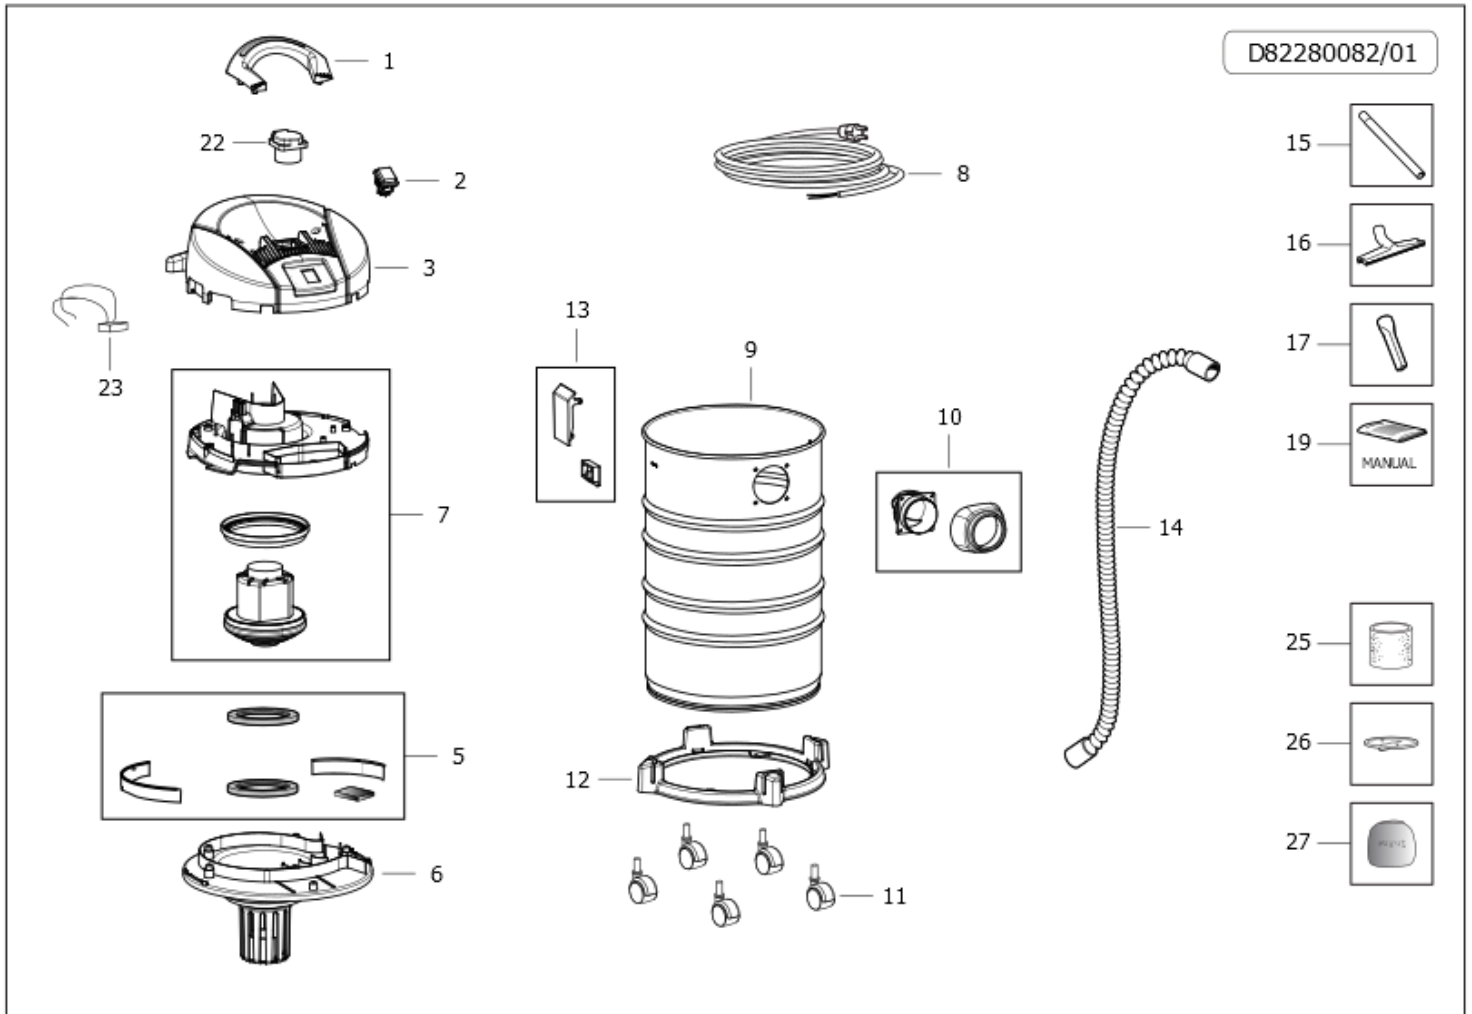

40014-00082: VACUUM CLEANER CF 30EM 220-240V/50-60HZ LWS

Validity date: 23/03/2026

Pos.	Old code	Code	Description	Quantity
1	4.208.0669	00026-00884	GREEN VACUUM CLEANER HANDLE P82.0369	1
2	5.009.0213	00057-01684	SWITCH WITH PROTECTION 12(10)	1
3	4.208.0422	00039-01452	TESTATA GT C/PRESA ELETTR.+1INTERR.NERA (P82.0369)	1
5	6.205.0081	10001-09401	SEAL KIT FOR HOBBY VACUUM CLEANERS	1
6	5.211.0105	10002-14257	LOWER GREEN CALOTTE	1
7	6.205.0235	10001-10964	ENGINE REPLACEMENT KIT 00059-01242	1
8	4.012.0353	00058-02216	CABLE H05VV-F 3X1,5 MT.5,5 SCHUKO PLUG FOR W/SOCKET	1
9	3.751.0130	00054-00708	TANK 32 LT. -LAVOR-	1
10	6.205.0022	10001-09347	DEFLECTOR+NOZZLE KIT	1
11	3.754.0199	00029-00364	BLACK TWINNED PIVOTING WHEEL D.40 STEEL PIN.	5
12	3.752.0079	00042-00995	HOLDER WHEEL BASE FRAME(5 WHEELS)	1
13	6.205.0080	10001-09400	KIT HOOK WITH PLAQUE FOR GN	1
14	3.753.0125	00080-01881	FLEXIBLE HOSE 2mt W/STRAIGHT HANDLE (X VAC P82.0531)	1
15	3.753.0072	00080-01841	EXTENSIONS HOSE MT.0.48 D.35 (SP.EC)	2
16	3.754.0249	00080-04325	BRUSH DUST/LIQUID ECO D.35	1
17	3.754.0005	00080-01912	FLAT LANCE D.35	1
19	7.300.0293	22001-04624	MANUALE ASPIRATORI GT/GN/GB+CE LAVOR 23L A5 84F	1
22	3.099.0138	00057-01073	GERMAN SOCKET SEAT 50x50 IP44 COLOUR BLACK -S220E-	1
23	4.212.0045	00058-02334	CABLAGGIO C/FILTRO ANTID.MOTORE X GT C/PRESA+1INTERR.	1
25	5.212.0030	10001-08174	FOAM FILTER	1
26	4.208.0359	00019-00134	LOCKING DISC FOR VACUUM CLEANER FILTER	1

Pos.	Old code	Code	Description	Quantity
27	5.212.0101	10001-08215	KIT 3 FABRIC FILTERS	1