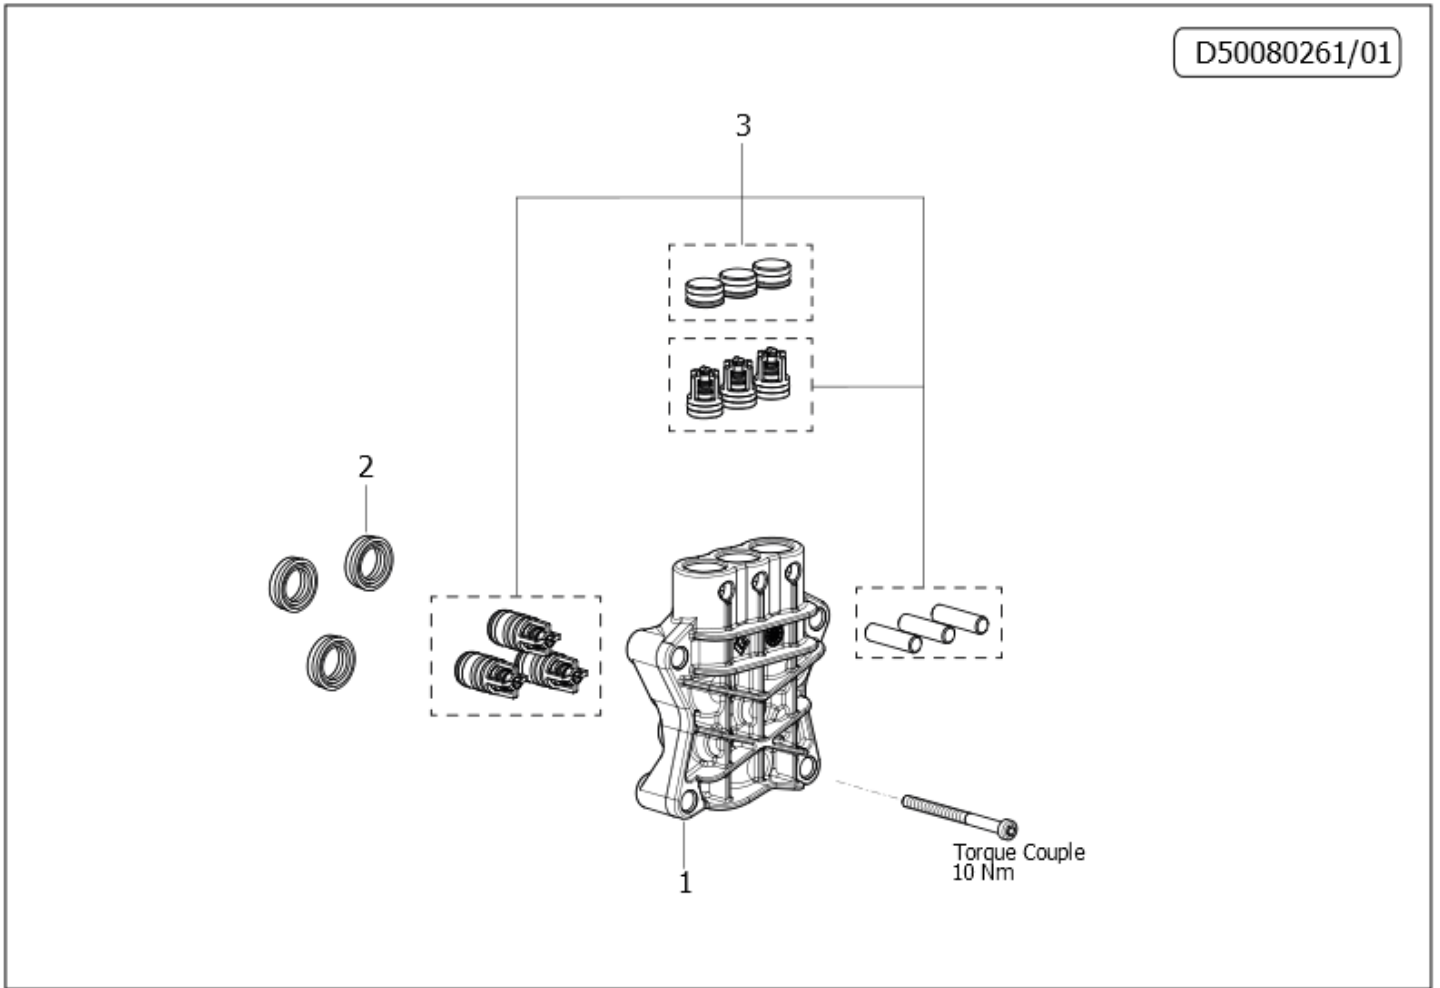

10002-10265: BODY GUIDE+HEAD ASSEMBLED TS (S.13KG) -PT'03EVO-

Validity date: 23/03/2026

D50090837C/02

Pos.	Old code	Code	Description	Quantity
1	5.007.0248	10002-10082	BODY GUIDE PT'3EVO W/T'S 13KG WITHOUT SUCTION	1
2	6.005.0380	10001-08978	KIT 348 SPACER FOR WATER SEAL	1
3	5.008.0261	10002-08638	PT'03EVO HEAD D.12	1

10002-10082: BODY GUIDE PT'3EVO W/TS 13KG WITHOUT SUCTION

Validity date: 23/03/2026

Pos.	Old code	Code	Description	Quantity
1	4.005.0299	00040-00973	PISTON BODY GUIDE PT'03EVO	1
2	5.009.0716	10002-05339	COMPLETED VALVE TS PT'03 CABLE L=530 SPRING 13KG (WHITE FAST	1
3	6.005.0181	10001-08794	KIT 167 LW PISTON	1
4	6.005.0226	10001-08836	"KIT ""O-RING FOR PT'03"""	3
5	6.005.0281	10001-08885	KIT 256 VALVE GUIDE RID. W/O SUCTION PT'03C	2
6	6.005.0079	10001-08715	KIT OIL SEAL RINGS X PARTNER D.12 / FIBER	1
7	4.007.0314	00053-00517	PIN 3,5x30 ZNT	2

10002-08638: PT'03EVO HEAD D.12

Validity date: 23/03/2026

Pos.	Old code	Code	Description	Quantity
1	4.005.0298	00027-00699	PT'03EVO PARTNER HEAD	1
2	6.005.0133	10001-08752	KIT 124 O-RING WATER SEAL PARTNER D.12	2
3	6.005.0588	10001-09093	KIT LW VALV.ASP./MAND.+TAPPI PT' 03EVO	1