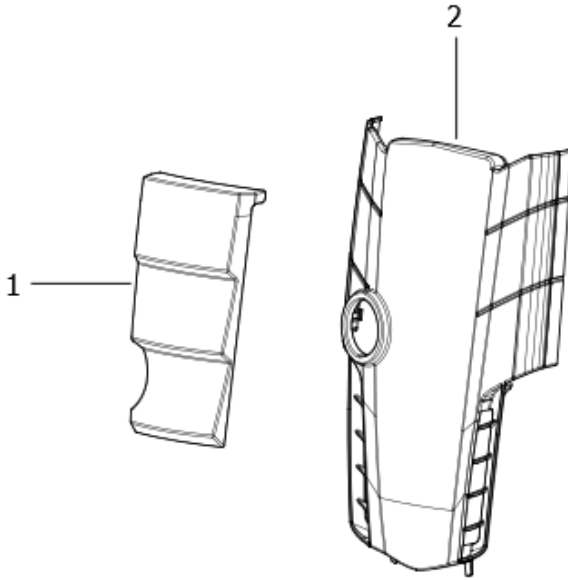

10002-05686: ASS.COPERTURA+MASCHERINA FRONT.-G/GR-GALAXY C/TAMP.-LAVOR-

Validity date: 23/03/2026

D50110216/01

Pos.	Old code	Code	Description	Quantity
1	4.008.1609	00042-01213	GREY FRONTAL COVER FOR GALAXY PANT.877C (metallic) -PAINTED-	1
2	4.013.0692	00042-02122	YELLOW FRONT CABINET FOR GALAXY W/TAMPO PRINTING-LAVOR- (PAN	1