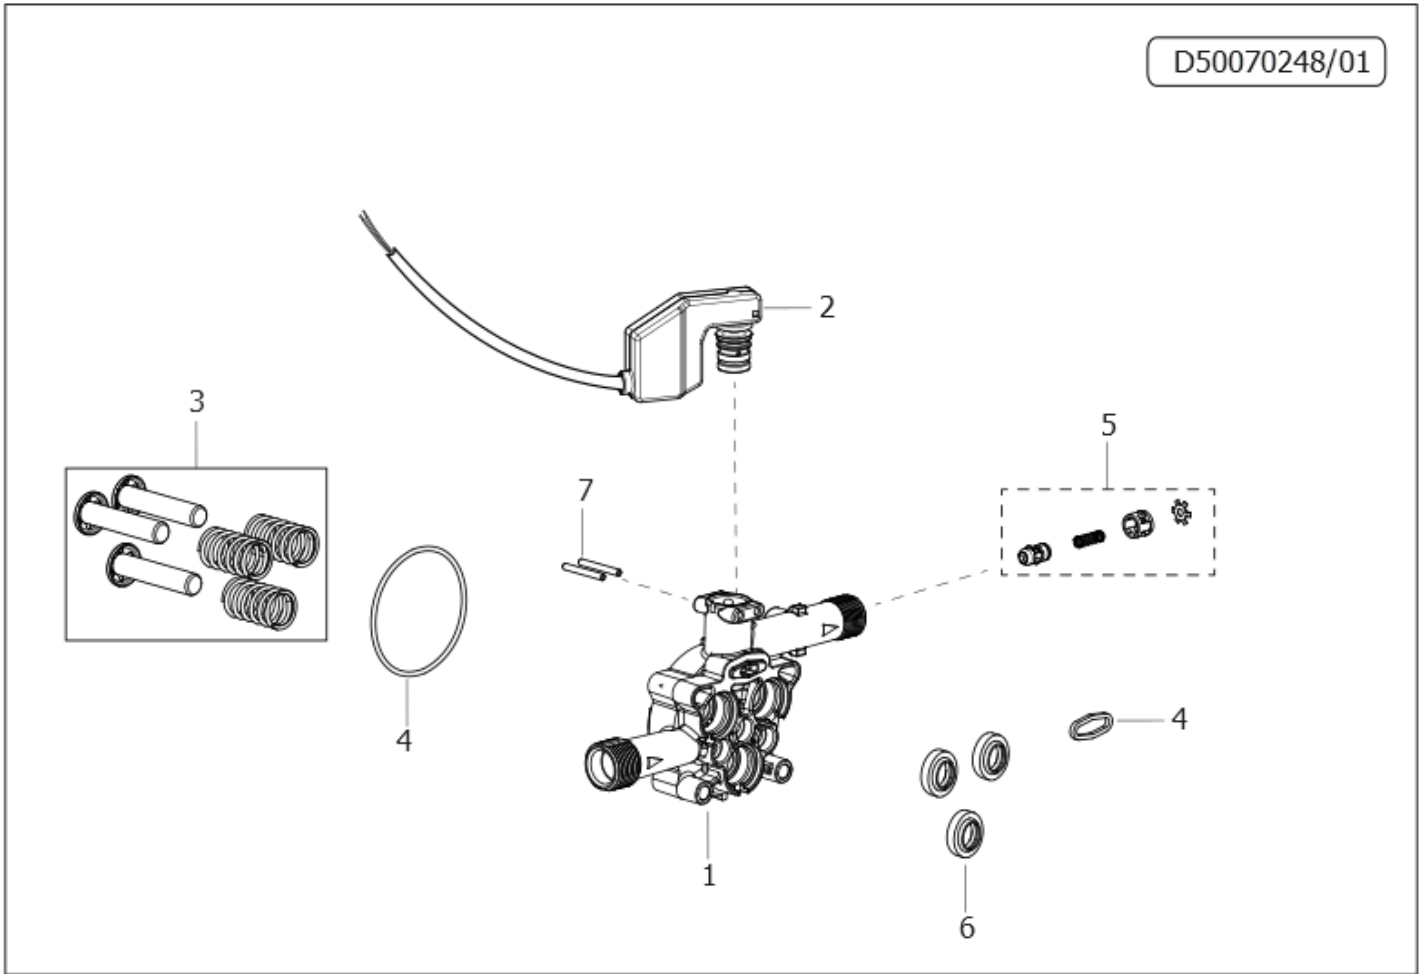

34005-00445: MOTORPUMP PT'03EVO 230/50 TS W/THERMAL 5'30 (7645PF-KC)

Validity date: 23/03/2026

Pos.	Old code	Code	Description	Quantity
1	5.009.0979	10002-12889	7645PF-AL KC MOTOR 230/50 W/CAPACITOR-THERMAL	1
2	4.008.1164	00071-02727	RING FOR FLANGE X MOTOR U96AF/ U76 -C-	1
3	6.005.0311	10001-08914	THRUST RING KIT (PT'03 U76)	1
4	4.007.0205	00053-00514	PIN 10X70	1
5	5.009.0726	10002-05343	5'30 WOBBLE PLATE ASSEMBLY W/CROWN Z 62 (PT'03)	1
6	4.007.0328	00045-00439	THRUST BEARING 35X55X12 PT'03	1
7	5.009.0837C	10002-10265	BODY GUIDE+HEAD ASSEMBLED TS (S.13KG) -PT'03EVO-	1

10002-10265: BODY GUIDE+HEAD ASSEMBLED TS (S.13KG) -PT'03EVO-

Validity date: 23/03/2026

D50090837C/02

Pos.	Old code	Code	Description	Quantity
1	5.007.0248	10002-10082	BODY GUIDE PT'3EVO W/T'S 13KG WITHOUT SUCTION	1
2	6.005.0380	10001-08978	KIT 348 SPACER FOR WATER SEAL	1
3	5.008.0261	10002-08638	PT'03EVO HEAD D.12	1

10002-10082: BODY GUIDE PT'3EVO W/TS 13KG WITHOUT SUCTION

Validity date: 23/03/2026

Pos.	Old code	Code	Description	Quantity
1	4.005.0299	00040-00973	PISTON BODY GUIDE PT'03EVO	1
2	5.009.0716	10002-05339	COMPLETED VALVE TS PT'03 CABLE L=530 SPRING 13KG (WHITE FAST	1
3	6.005.0181	10001-08794	KIT 167 LW PISTON	1
4	6.005.0226	10001-08836	"KIT ""O-RING FOR PT'03"""	3
5	6.005.0281	10001-08885	KIT 256 VALVE GUIDE RID. W/O SUCTION PT'03C	2
6	6.005.0079	10001-08715	KIT OIL SEAL RINGS X PARTNER D.12 / FIBER	1
7	4.007.0314	00053-00517	PIN 3,5x30 ZNT	2

10002-08638: PT'03EVO HEAD D.12

Validity date: 23/03/2026

Pos.	Old code	Code	Description	Quantity
1	4.005.0298	00027-00699	PT'03EVO PARTNER HEAD	1
2	6.005.0133	10001-08752	KIT 124 O-RING WATER SEAL PARTNER D.12	2
3	6.005.0588	10001-09093	KIT LW VALV.ASP./MAND.+TAPPI PT' 03EVO	1