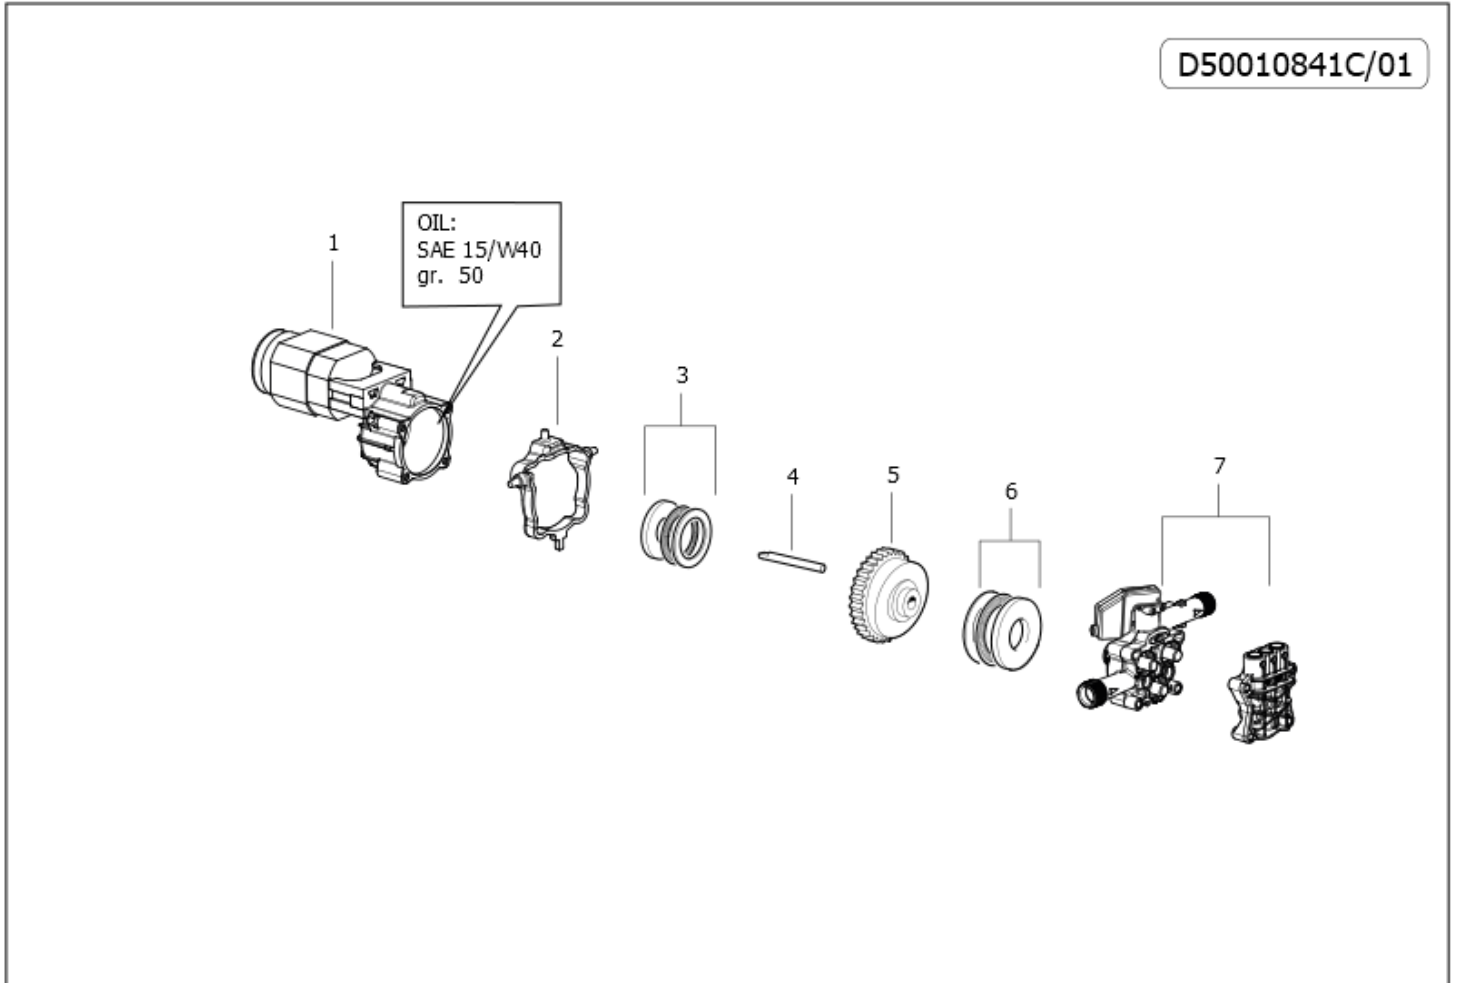

Pos.	Old code	Code	Description	Quantity
20	6.002.0259	00080-02726	FOAM SPRAYER (D.4) W/TRANSPARENT TANK	1
21	3.100.0082C	00009-02133	BLACK QUICK COUPLING INLET CONNECTOR (THREAD=9.5)	1

10002-05686: ASS.COPERTURA+MASCHERINA FRONT.-G/GR-GALAXY C/TAMP.-LAVOR-

34005-00445: MOTORPUMP PT'03EVO 230/50 TS W/THERMAL 5'30 (7645PF-KC)

Validity date: 23/03/2026

Pos.	Old code	Code	Description	Quantity
1	5.009.0979	10002-12889	7645PF-AL KC MOTOR 230/50 W/CAPACITOR-THERMAL	1
2	4.008.1164	00071-02727	RING FOR FLANGE X MOTOR U96AF/ U76 -C-	1
3	6.005.0311	10001-08914	THRUST RING KIT (PT'03 U76)	1
4	4.007.0205	00053-00514	PIN 10X70	1
5	5.009.0726	10002-05343	5'30 WOBBLE PLATE ASSEMBLY W/CROWN Z 62 (PT'03)	1
6	4.007.0328	00045-00439	THRUST BEARING 35X55X12 PT'03	1
7	5.009.0837C	10002-10265	BODY GUIDE+HEAD ASSEMBLED TS (S.13KG) -PT'03EVO-	1

10002-10265: BODY GUIDE+HEAD ASSEMBLED TS (S.13KG) -PT'03EVO-

Validity date: 23/03/2026

D50090837C/02

Pos.	Old code	Code	Description	Quantity
1	5.007.0248	10002-10082	BODY GUIDE PT'3EVO W/T'S 13KG WITHOUT SUCTION	1
2	6.005.0380	10001-08978	KIT 348 SPACER FOR WATER SEAL	1
3	5.008.0261	10002-08638	PT'03EVO HEAD D.12	1

10002-08638: PT'03EVO HEAD D.12

Validity date: 23/03/2026

Pos.	Old code	Code	Description	Quantity
1	4.005.0298	00027-00699	PT'03EVO PARTNER HEAD	1
2	6.005.0133	10001-08752	KIT 124 O-RING WATER SEAL PARTNER D.12	2
3	6.005.0588	10001-09093	KIT LW VALV.ASP./MAND.+TAPPI PT' 03EVO	1