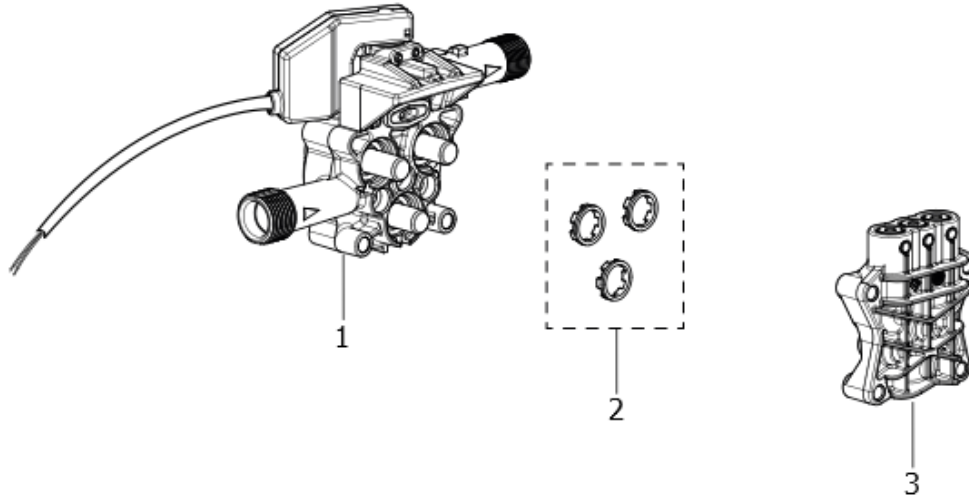

34005-00445: MOTORPUMP PT'03EVO 230/50 TS W/THERMAL 5'30 (7645PF-KC)

Validity date: 23/03/2026

Pos.	Old code	Code	Description	Quantity
1	5.009.0979	10002-12889	7645PF-AL KC MOTOR 230/50 W/CAPACITOR-THERMAL	1
2	4.008.1164	00071-02727	RING FOR FLANGE X MOTOR U96AF/ U76 -C-	1
3	6.005.0311	10001-08914	THRUST RING KIT (PT'03 U76)	1
4	4.007.0205	00053-00514	PIN 10X70	1
5	5.009.0726	10002-05343	5'30 WOBBLE PLATE ASSEMBLY W/CROWN Z 62 (PT'03)	1
6	4.007.0328	00045-00439	THRUST BEARING 35X55X12 PT'03	1
7	5.009.0837C	10002-10265	BODY GUIDE+HEAD ASSEMBLED TS (S.13KG) -PT'03EVO-	1

10002-10265: BODY GUIDE+HEAD ASSEMBLED TS (S.13KG) -PT'03EVO-

Validity date: 23/03/2026

D50090837C/02

Pos.	Old code	Code	Description	Quantity
1	5.007.0248	10002-10082	BODY GUIDE PT'3EVO W/T'S 13KG WITHOUT SUCTION	1
2	6.005.0380	10001-08978	KIT 348 SPACER FOR WATER SEAL	1
3	5.008.0261	10002-08638	PT'03EVO HEAD D.12	1

10002-10082: BODY GUIDE PT'3EVO W/TS 13KG WITHOUT SUCTION

Validity date: 23/03/2026

Pos.	Old code	Code	Description	Quantity
1	4.005.0299	00040-00973	PISTON BODY GUIDE PT'03EVO	1
2	5.009.0716	10002-05339	COMPLETED VALVE TS PT'03 CABLE L=530 SPRING 13KG (WHITE FAST	1
3	6.005.0181	10001-08794	KIT 167 LW PISTON	1
4	6.005.0226	10001-08836	"KIT ""O-RING FOR PT'03"""	3
5	6.005.0281	10001-08885	KIT 256 VALVE GUIDE RID. W/O SUCTION PT'03C	2
6	6.005.0079	10001-08715	KIT OIL SEAL RINGS X PARTNER D.12 / FIBER	1
7	4.007.0314	00053-00517	PIN 3,5x30 ZNT	2